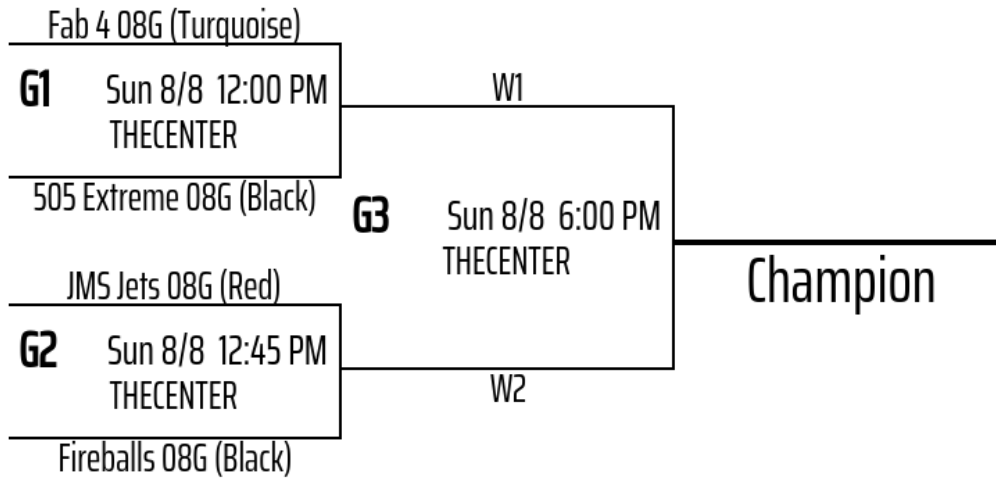

4 Team Single Elimination

3 Team Single Elimination

3 Team Single Elimination

2 Team Single Elimination

Rush Hour 05B (Lt. Blue)

G1 Sun 8/8 3:00 PM
THECENTER

Chromium 04/06B (Navy)

Champion

2 Team Single Elimination

Rush 08B White	
G1	Sun 8/8 3:45 PM
	THECENTER
Rush 08B Black	

Champion

Venues	
THECENTER	THE CENTER