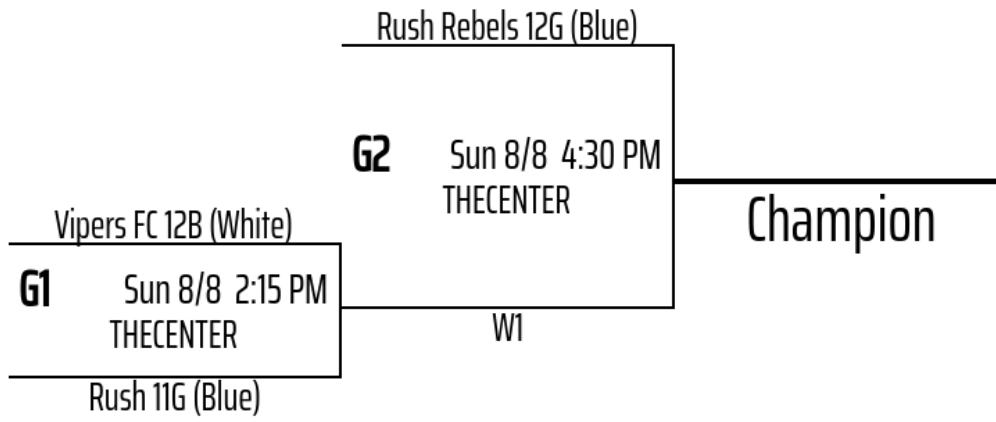

4 Team Single Elimination

3 Team Single Elimination

3 Team Single Elimination

2 Team Single Elimination

Rush Hour 05B (Lt. Blue)

G1 Sun 8/8 3:00 PM
THECENTER

Chromium 04/06B (Navy)

Champion

2 Team Single Elimination

Rush 08B White	
G1	Sun 8/8 3:45 PM
	THECENTER
Rush 08B Black	

Champion

Venues	
THECENTER	THE CENTER