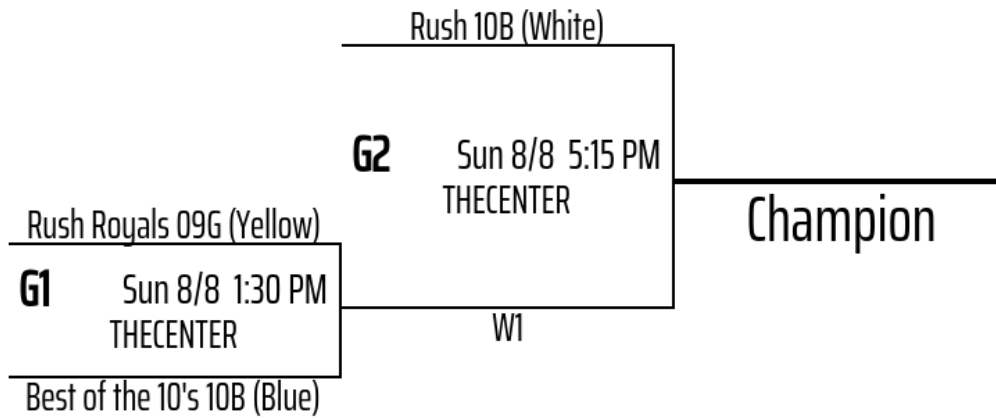

4 Team Single Elimination

3 Team Single Elimination

3 Team Single Elimination

2 Team Single Elimination

Rush Hour 05B (Lt. Blue)

G1 Sun 8/8 3:00 PM
THECENTER

Chromium 04/06B (Navy)

Champion

2 Team Single Elimination

Rush 08B White	
G1	Sun 8/8 3:45 PM
	THECENTER
Rush 08B Black	

Champion

Venues	
THECENTER	THE CENTER